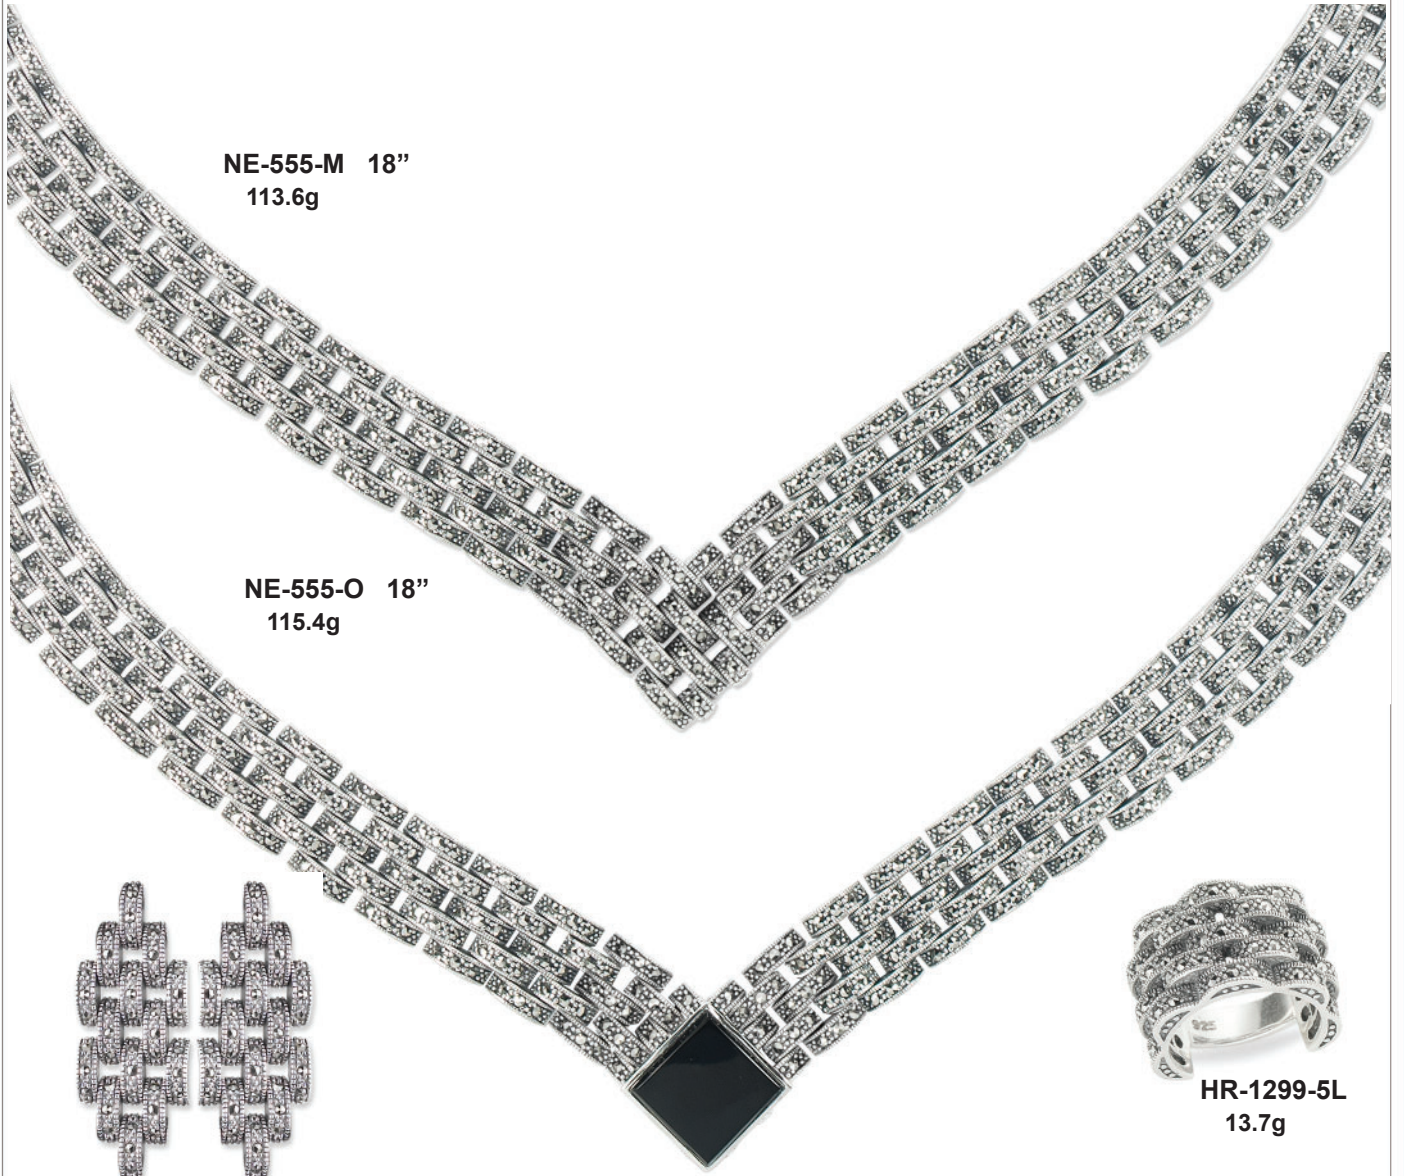

HP-790
3.3g

HE-880
7.0g

HR-983
4.4g

BR-731 7.5"
20.5g

NE-555-M 18"
113.6g

NE-555-O 18"
115.4g

HE-602
13.5g

HR-1299-5L
13.7g